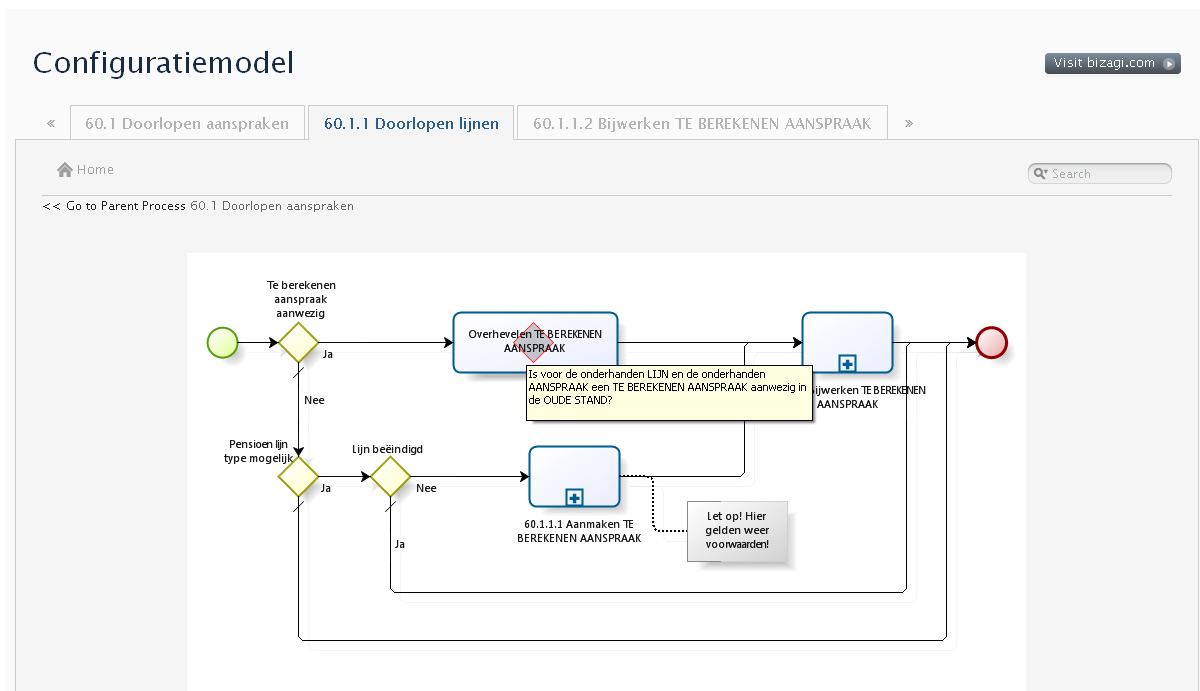

## Overlay box for first gateway shifted horizontally

## Overlay box for first task shifted horizontally

The box for the right-most task numbered 60.1.1.2 is not reachable, as it is shifted beyond the image boundary.