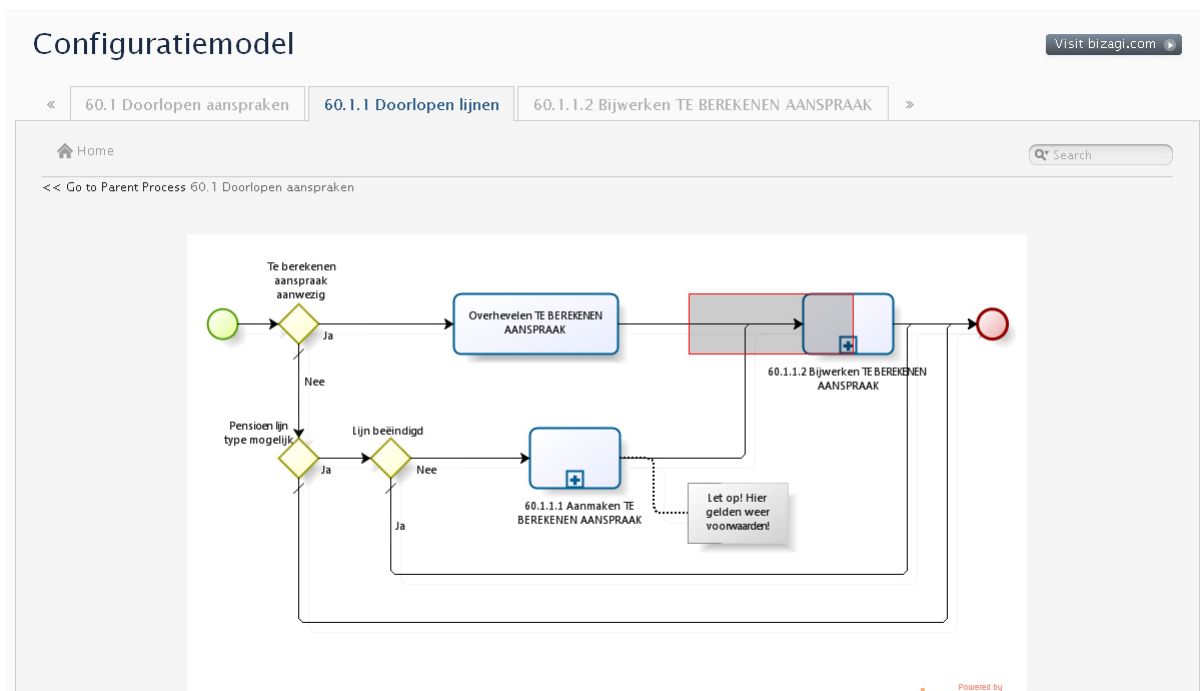

## Overlay box for first gateway shifted horizontally

## Overlay box for first task shifted horizontally

The box for the right-most task numbered 60.1.1.2 is not reachable, as it is shifted beyond the image boundary.